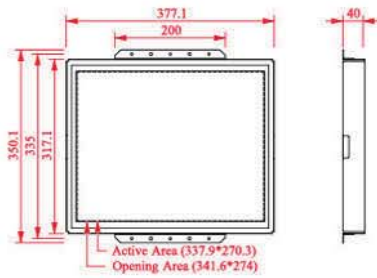

Elevator Information Multimedia System

PNL-084

PNL-104

Unit:mm

PNL-121

PNL-150

Unit:mm

PNL-170

PNL-190

Unit:mm