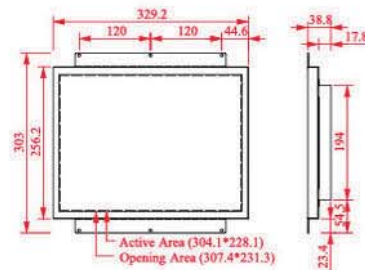

Elevator Information Multimedia System

PNL-084

PNL-104

Unit:mm

PNL-121

PNL-150

Unit:mm

PNL-170

PNL-190

Unit:mm