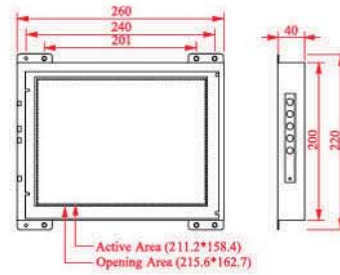

Elevator Information Multimedia System

PNL-084

PNL-104

Unit:mm

PNL-121

PNL-150

Unit:mm

PNL-170

PNL-190

Unit:mm