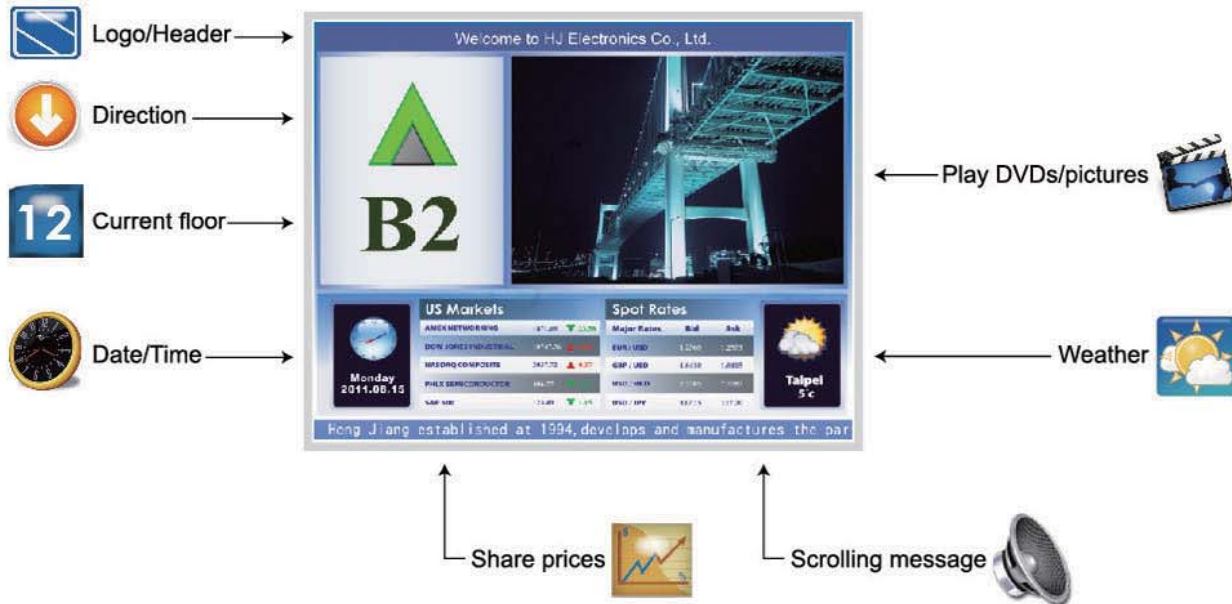

## » Screen Details

## Features

- The EIMS combines elevator information with a dynamic multimedia entertainment system which provides a superb customer elevator experience.

## Functions

- Stock prices/weather.
- Plays DVDs or TV programmes.
- Plays videos or displays picture.
- Scrolling messages.
- Date/Time.
- Logo/Header.
- Floor number and elevator direction.
- Lift status and emergency messages.