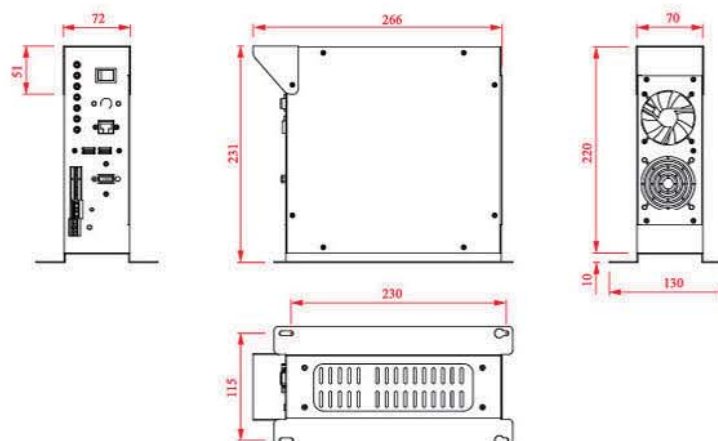

Dimensions

HOST