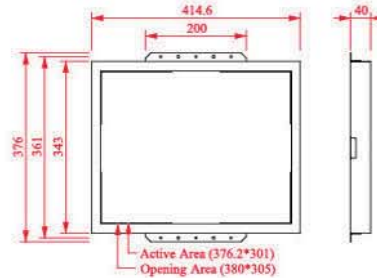

Elevator Information Multimedia System

PNL-084

PNL-104

Unit:mm

PNL-121

PNL-150

Unit:mm

PNL-170

PNL-190

Unit:mm