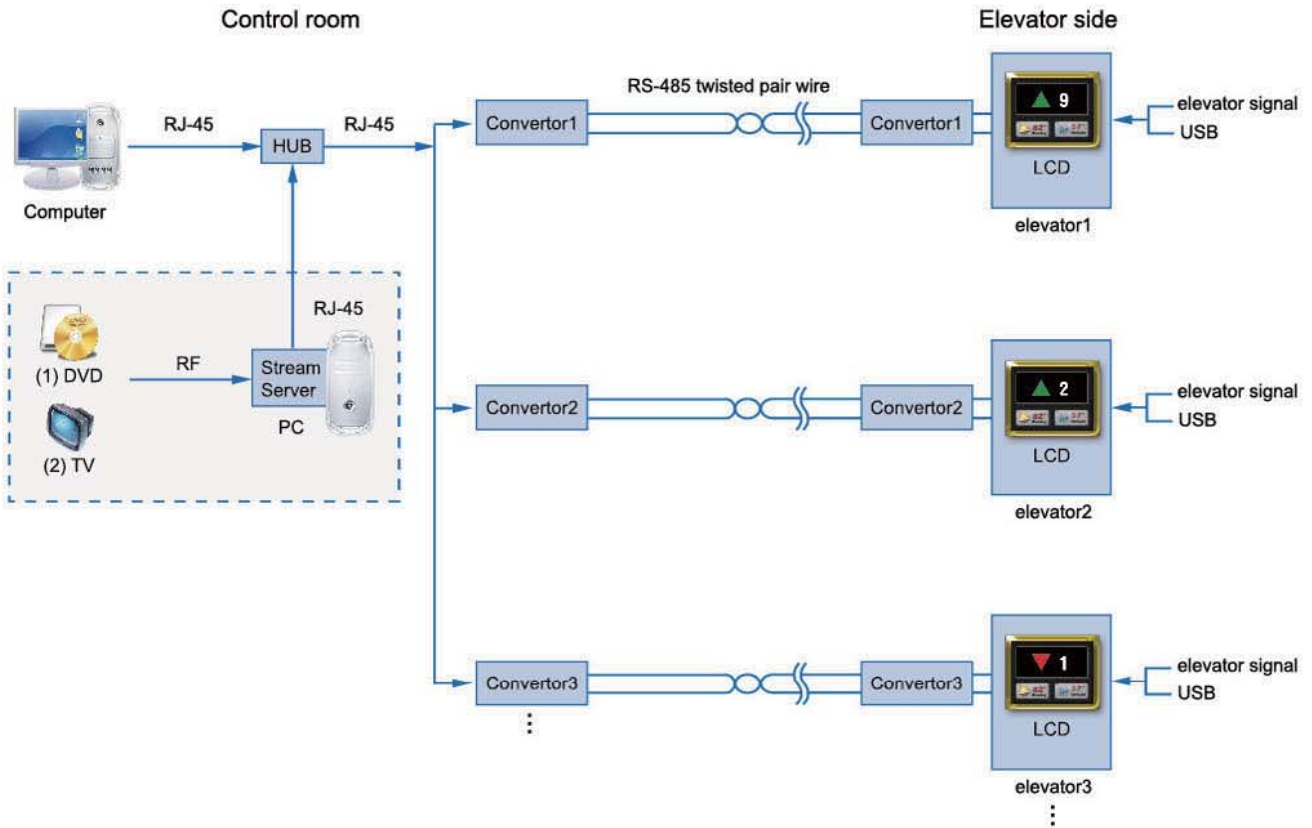

» EIMS Framework - w/ Multi-media