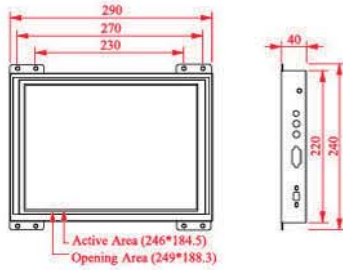

## » LCD Panel Size

- PNL-084 ( 8.4" Full Colour Display)
- PNL-104 (10.4" Full Colour Display)
- PNL-121 (12.1" Full Colour Display)
- PNL-150 ( 15" Full Colour Display)
- PNL-170 ( 17" Full Colour Display)
- PNL-190 ( 19" Full Colour Display)

## Dimensions

### HOST

Unit:mm

# Elevator Information Multimedia System

**PNL-084**

**PNL-104**

Unit:mm

**PNL-121**

**PNL-150**

Unit:mm

**PNL-170**